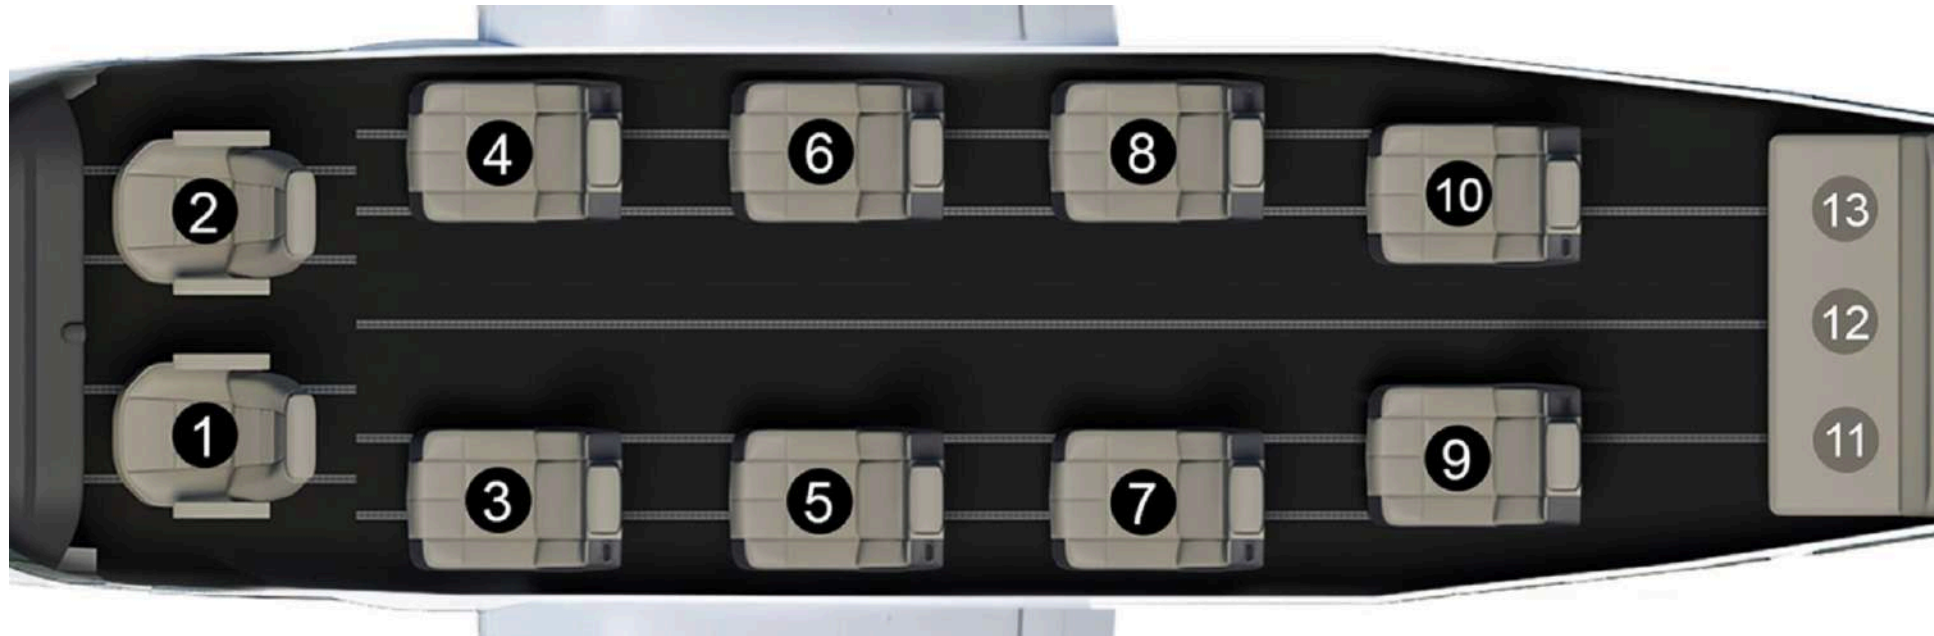

## 13 Place Commuter Seating Configuration

## Versatile Cargo Options

Total Time	As New
Total Landings	As New
Year of Manufacture	2020
<b>Engine</b>	
Time since new	As New
Cycles since new	As New
<b>Programs</b>	
Pratt & Whitney Canada's Eagle Service Plan (ESP) Engine Gold Lite	ProParts
<b>Interior</b>	
	Canyon Group
	Standard Durable Luxury Covering (Leather-Like) Seats
13-Place Commuter	Standard Vinyl Sidewall
Eight (8) Passenger Seat Headrest	Standard Vinyl Floor Covering