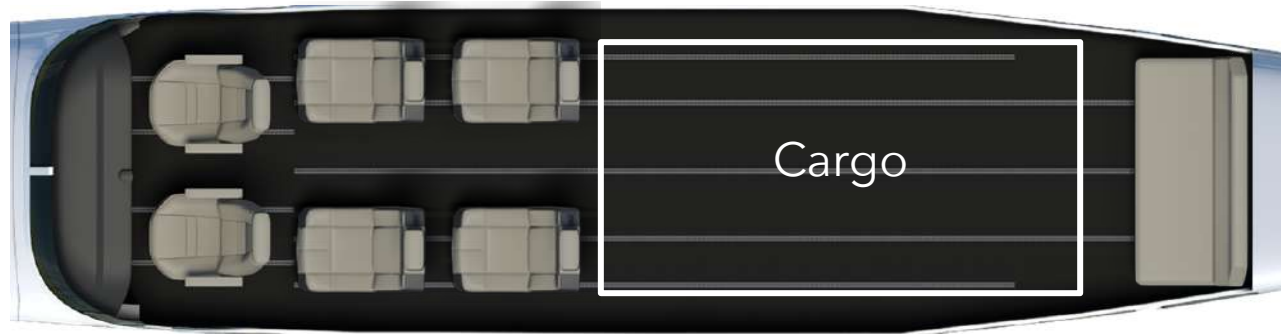

## 13 Place Commuter Seating Configuration

## Versatile Cargo Options

Total Time	As New
Total Landings	As New
Year of Manufacture	2020
<b>Engine</b>	
Time since new	As New
Cycles since new	As New
<b>Programs</b>	
Pratt & Whitney Canada's Eagle Service Plan (ESP) Engine Gold Lite	ProParts
<b>Interior</b>	
	Canyon Group
	Standard Durable Luxury Covering (Leather-Like) Seats
13-Place Commuter	Standard Vinyl Sidewall
Eight (8) Passenger Seat Headrest	Standard Vinyl Floor Covering